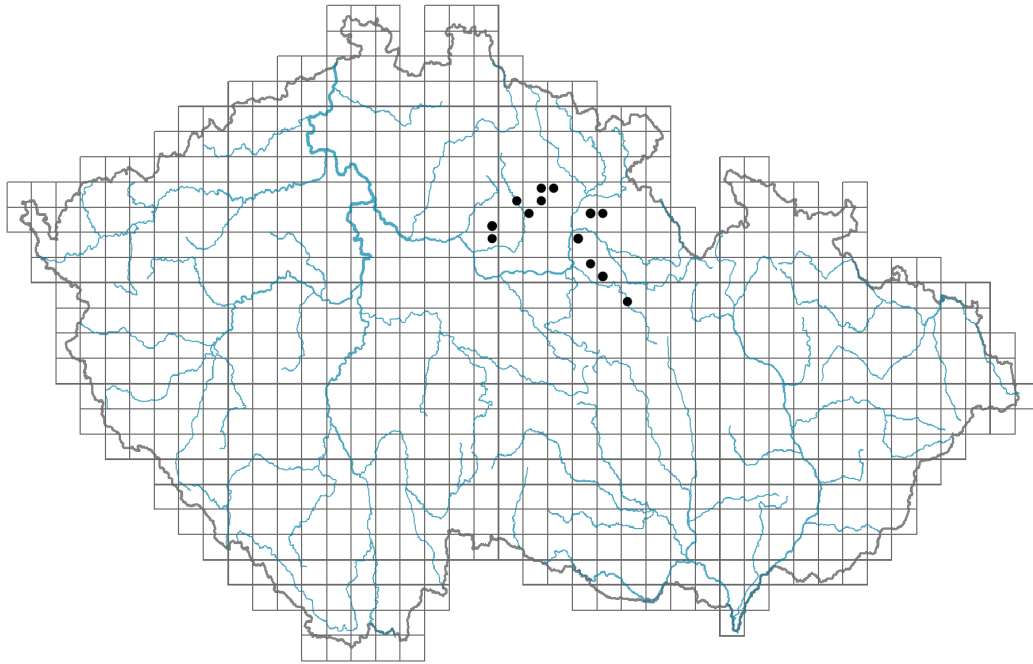

# *Taraxacum sparsum*

## Distribution

Map info

- revised records
- unrevised records

On the map are not visualized records without the coordinates and records marked as incorrect or doubtful.

## Trophic mode

Carnivory: **non-carnivorous**

## Taxon origin

Origin in the Czech Republic: **native**