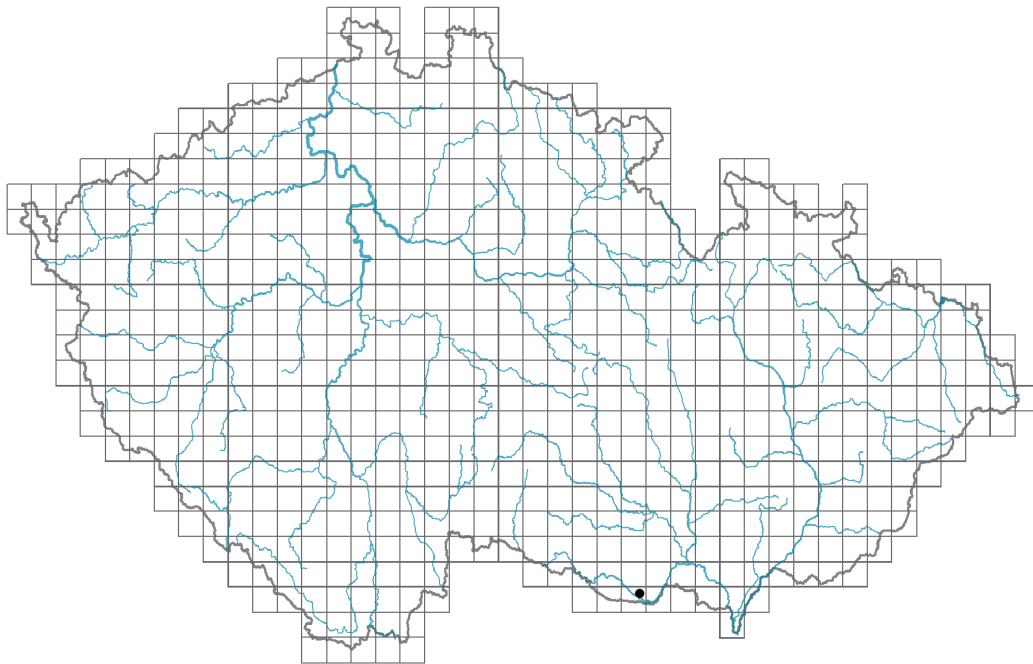

# *Asplenium fontanum*

## Distribution

### Map info

● revised records

○ unrevised records

On the map are not visualized records without the coordinates and records marked as incorrect or doubtful.

## Taxon origin

Origin in the Czech Republic: **native**