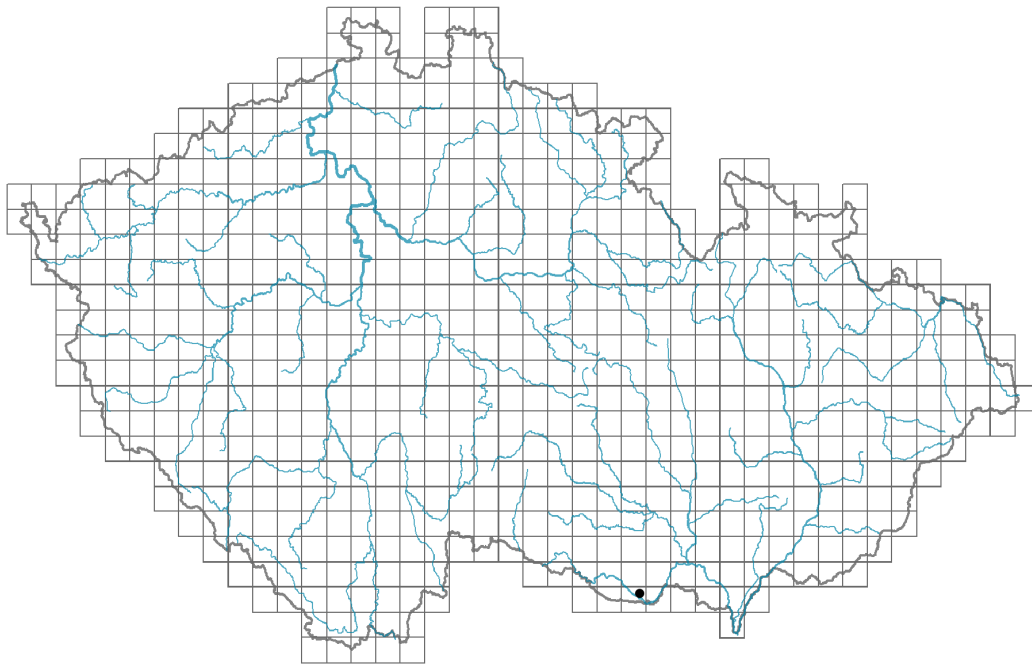

# *Asplenium fontanum*

## Distribution

### Map info

● revised records

○ unrevised records

On the map are not visualized records without the coordinates and records marked as incorrect or doubtful.

## Taxon origin

Origin in the Czech Republic: **native**