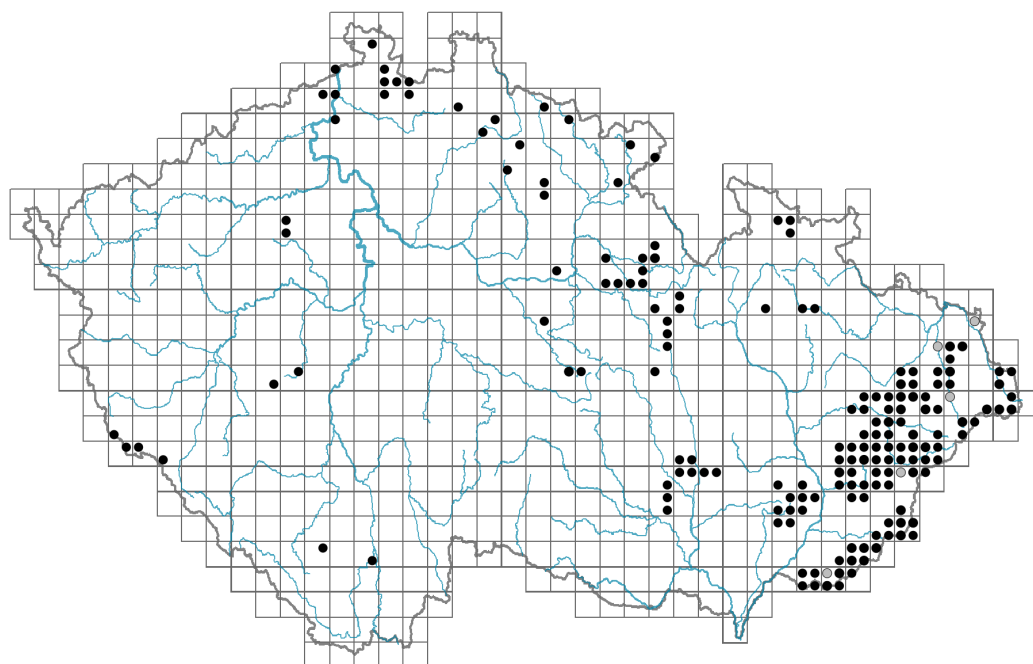

# Carex agastachys

## Distribution

Map info	
●	revised records
○	unrevised records
On the map are not visualized records without the coordinates and records marked as incorrect or doubtful.	

## Taxon origin

Origin in the Czech Republic: **native**

## Threats and protection

Red List 2017 (national categories): **taxon is not on the Red List**

Red List 2017 (IUCN categories): **LC(NA) - least concern (taxon is not on the Red List)**

Legal protection: **not protected by law**