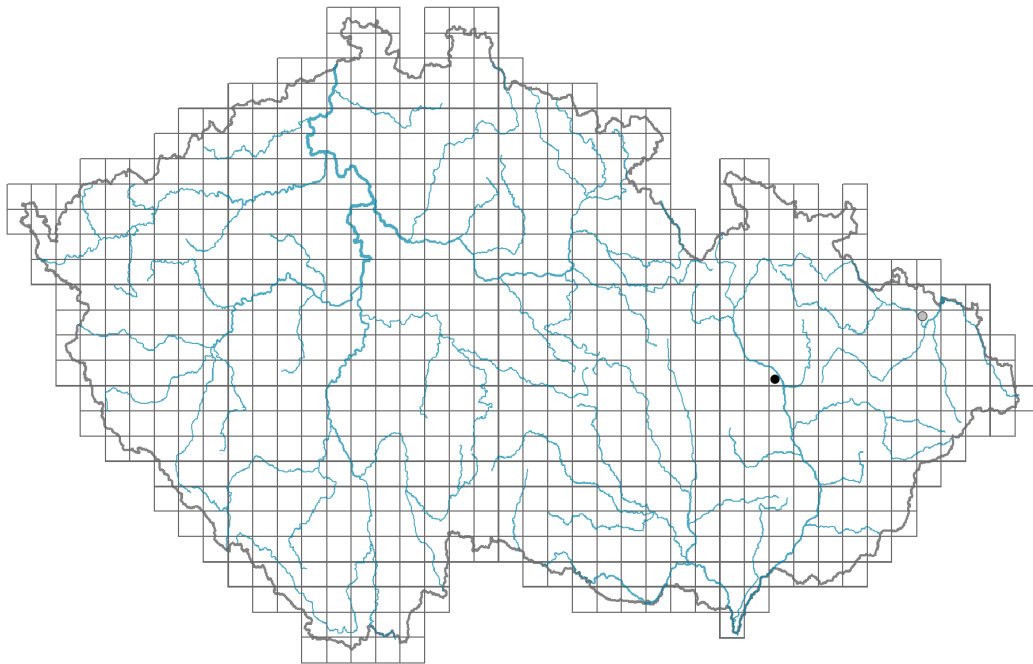

# *Marsilea quadrifolia*

## Distribution

Map info

- revised records
- unrevised records

On the map are not visualized records without the coordinates and records marked as incorrect or doubtful.

## Trophic mode

Carnivory: **non-carnivorous**

## Taxon origin

Origin in the Czech Republic: **lack of evidence of occurrence in the wild**