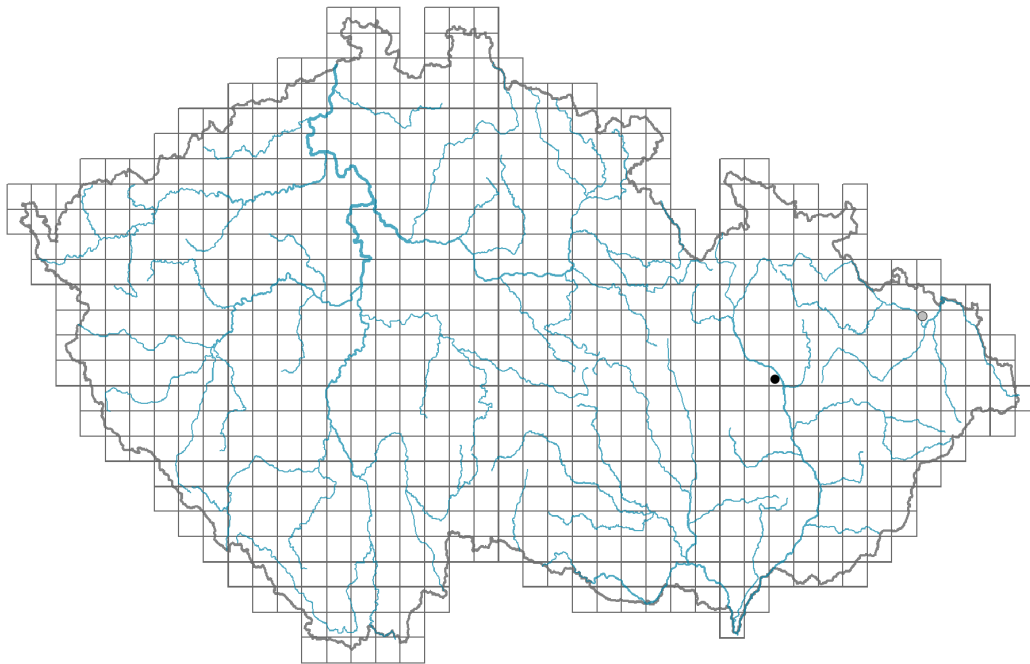

# *Marsilea quadrifolia*

## Distribution

Map info

- revised records
- unrevised records

On the map are not visualized records without the coordinates and records marked as incorrect or doubtful.

## Trophic mode

Carnivory: **non-carnivorous**

## Taxon origin

Origin in the Czech Republic: **lack of evidence of occurrence in the wild**