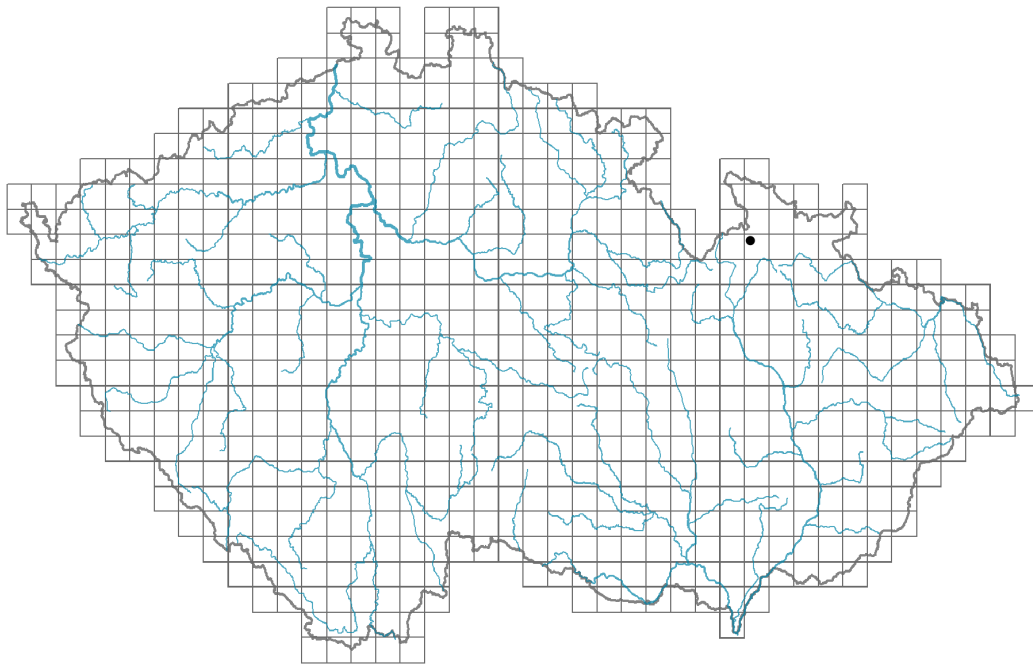

# *Lycopodium clavatum* subsp. *monostachyon*

## Distribution

Map info

- revised records
- unrevised records

On the map are not visualized records without the coordinates and records marked as incorrect or doubtful.