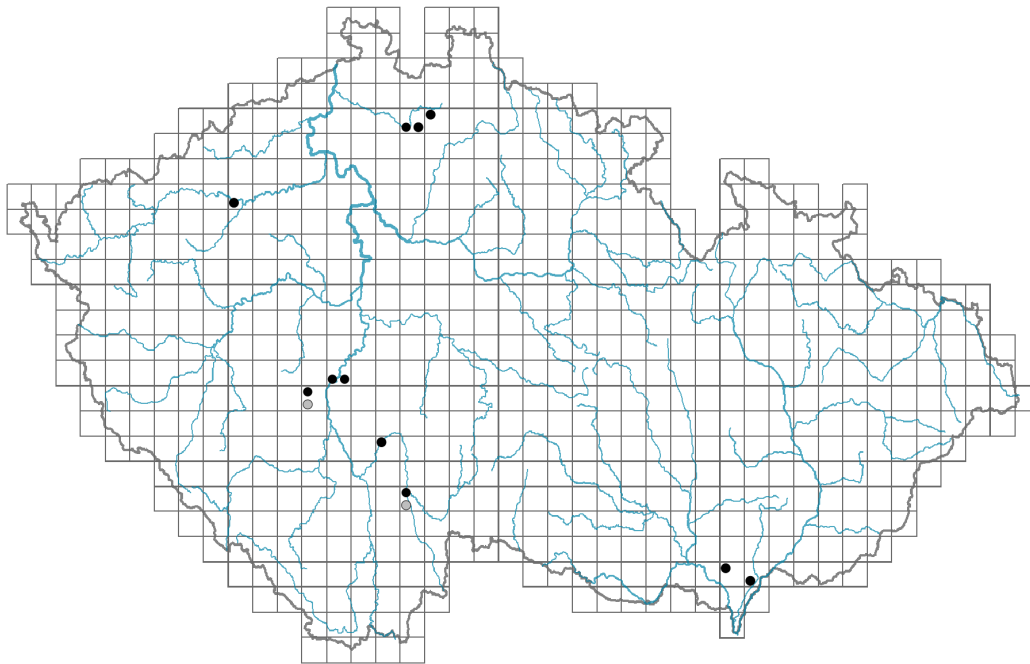

# *Taraxacum aspectabile*

## Distribution

Map info

- revised records
- unrevised records

On the map are not visualized records without the coordinates and records marked as incorrect or doubtful.

## Trophic mode

Carnivory: **non-carnivorous**

## Taxon origin

Origin in the Czech Republic: **native**