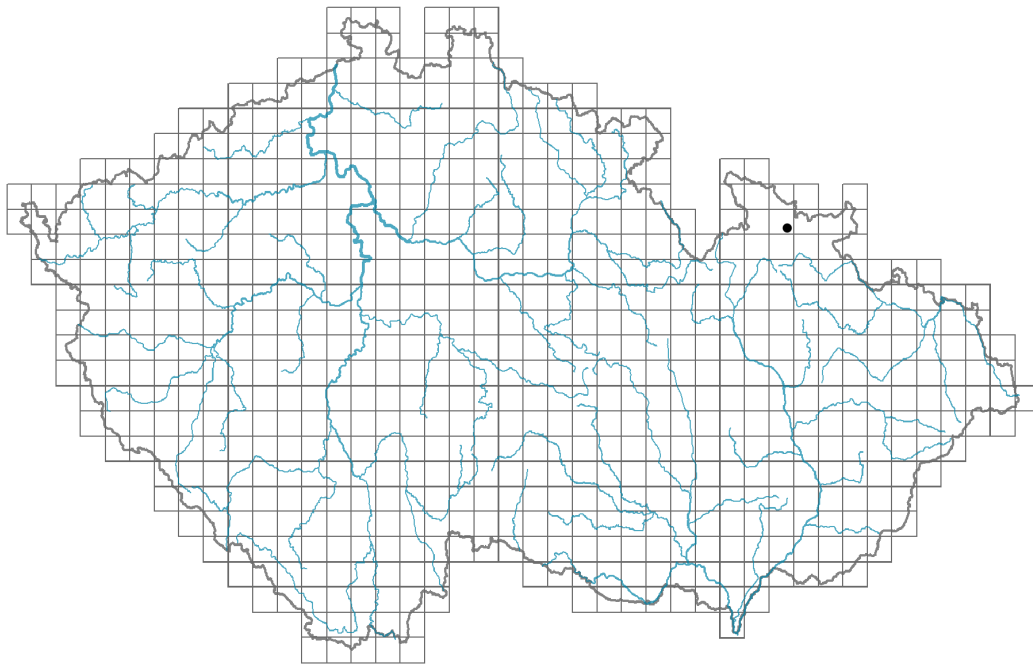

# *Dactylorhiza maculata* subsp. *averyanovii*

## Distribution

Map info

- revised records
- unrevised records

On the map are not visualized records without the coordinates and records marked as incorrect or doubtful.

## Taxon origin

Origin in the Czech Republic: **native**