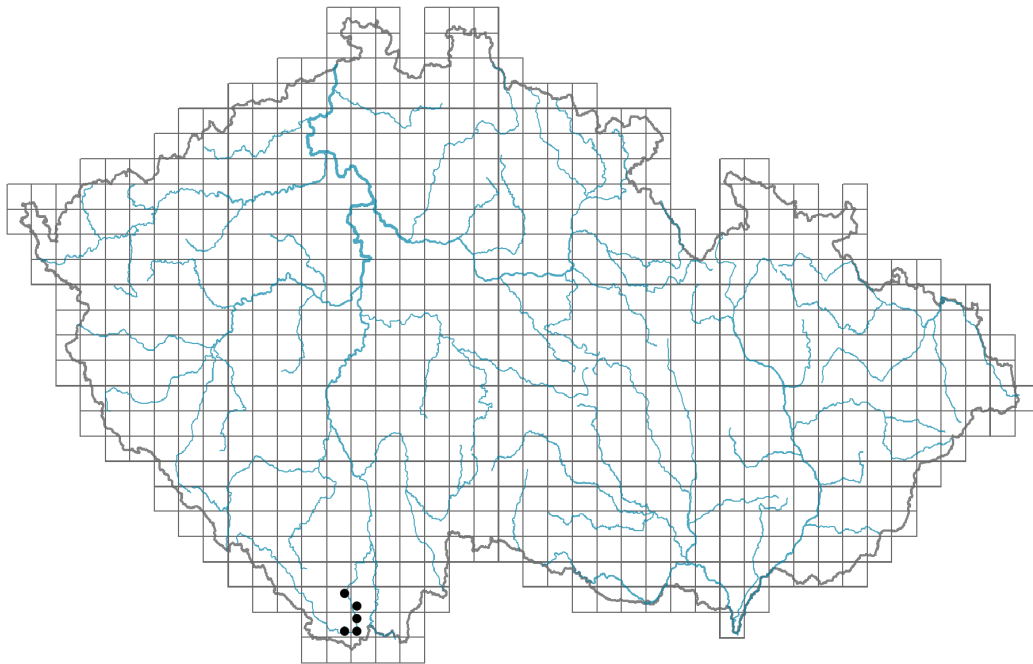

# *Potamogeton ×prussicus*

## Distribution

Map info

- revised records
- unrevised records

On the map are not visualized records without the coordinates and records marked as incorrect or doubtful.

## Taxon origin

Origin in the Czech Republic: **native**