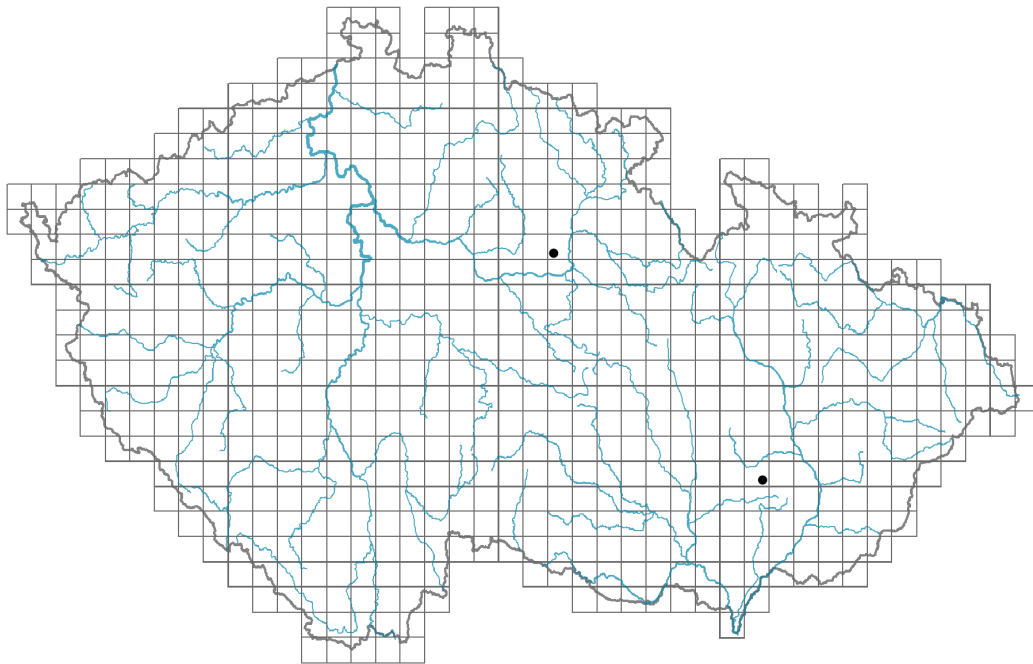

Potamogeton ×cadburyae

Distribution

Map info

- revised records
- unrevised records

On the map are not visualized records without the coordinates and records marked as incorrect or doubtful.

Taxon origin

Origin in the Czech Republic: **native**