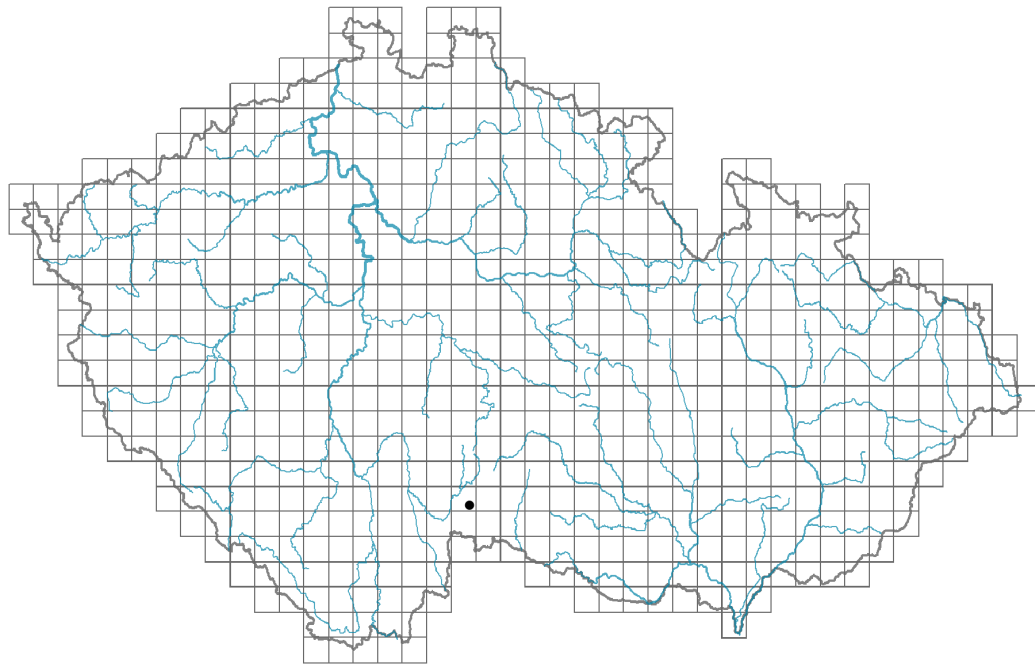

Potamogeton acutifolius × *P. trichoides*

Distribution

Map info

● revised records

○ unrevised records

On the map are not visualized records without the coordinates and records marked as incorrect or doubtful.

Taxon origin

Origin in the Czech Republic: **native**