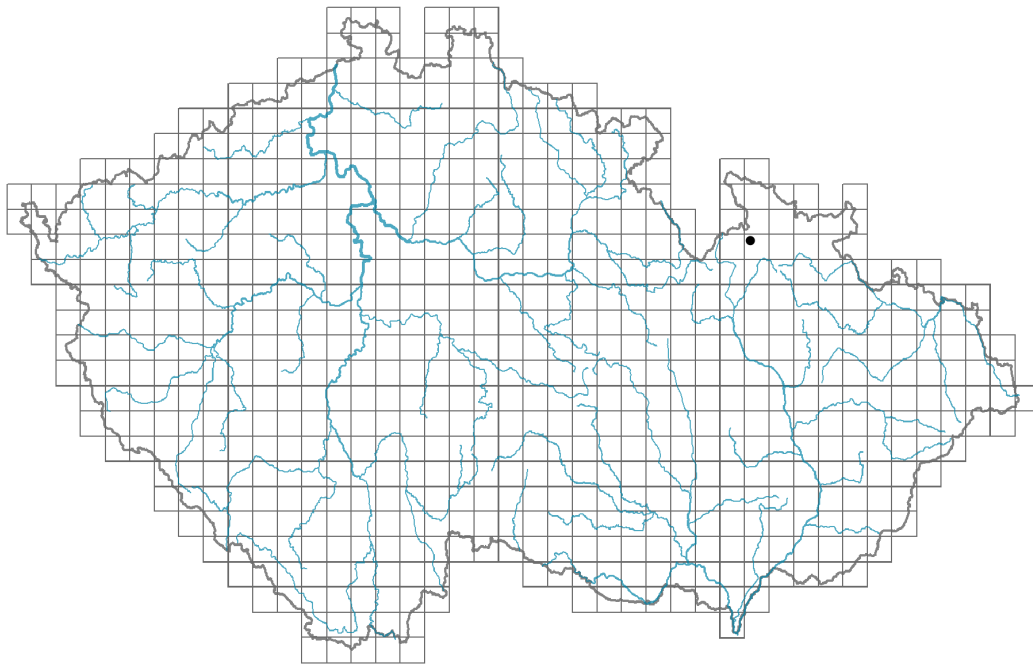

Lycopodium clavatum subsp. *monostachyon*

Distribution

Map info

- revised records
- unrevised records

On the map are not visualized records without the coordinates and records marked as incorrect or doubtful.