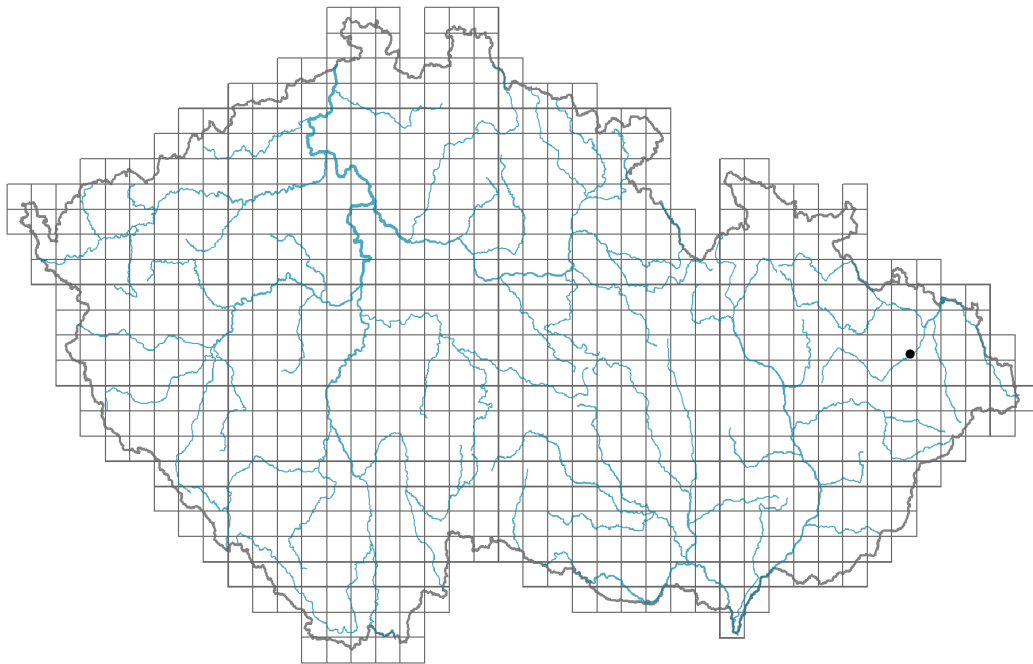

Potamogeton lucens × *P. pusillus*

Distribution

Map info

- revised records
- unrevised records

On the map are not visualized records without the coordinates and records marked as incorrect or doubtful.